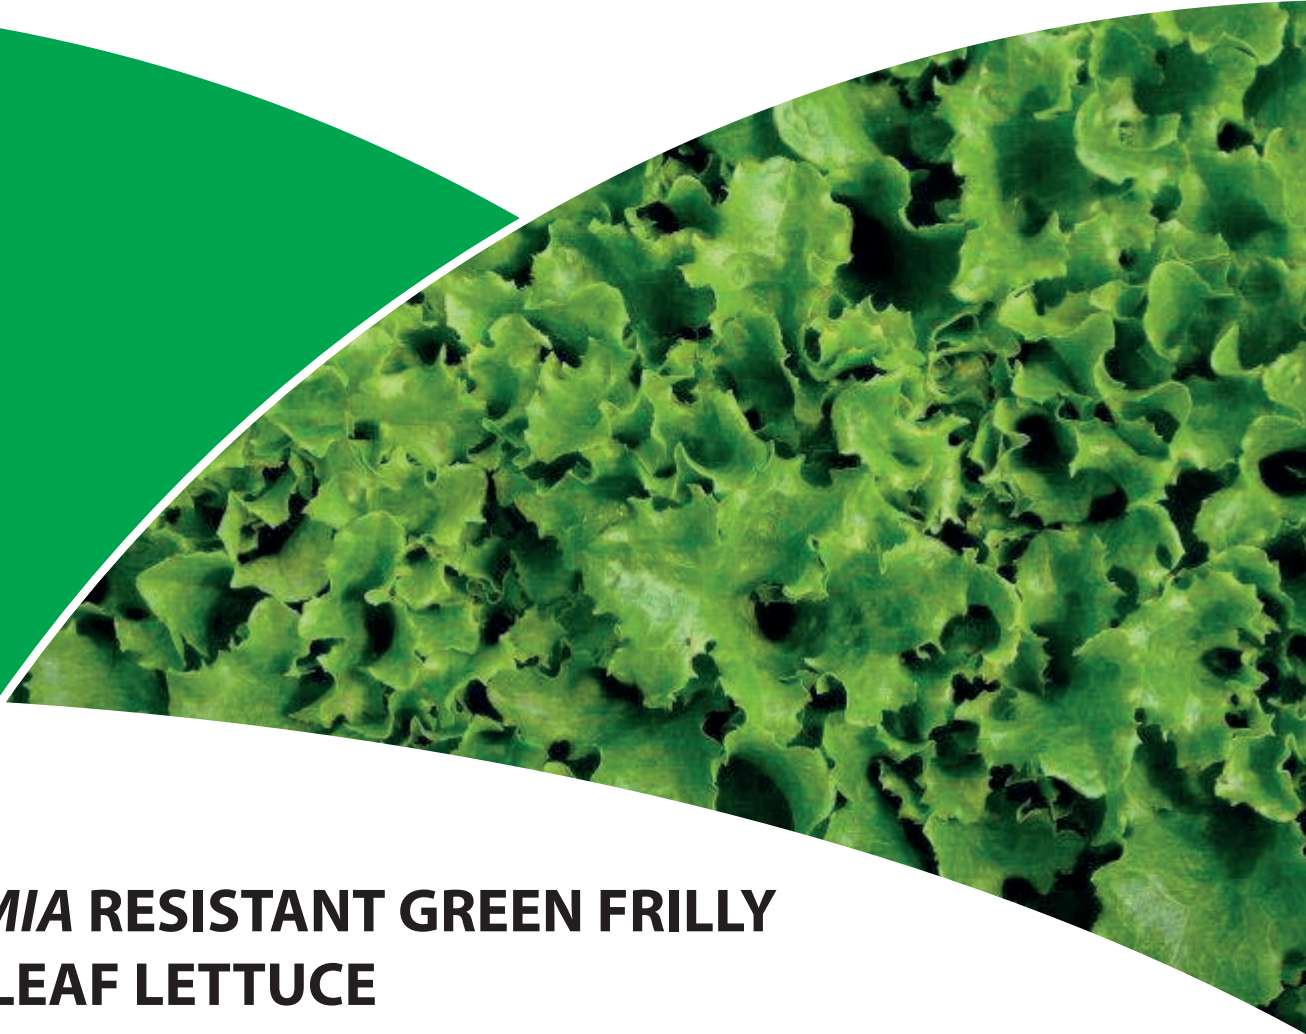

**STARKE
AYRES®**

MULTI GREEN 3 LETTUCE

A *BREMIA* RESISTANT GREEN FRILLY MULTILEAF LETTUCE

- Resistant to *Bremia* (Bl 1-26)
- Uniformly sized leaves
- Extended shelf life due to small cut surfaces after harvest and the use of mature leaves
- Maturity: 35-50 days (area and climate dependant)
- For all seasons